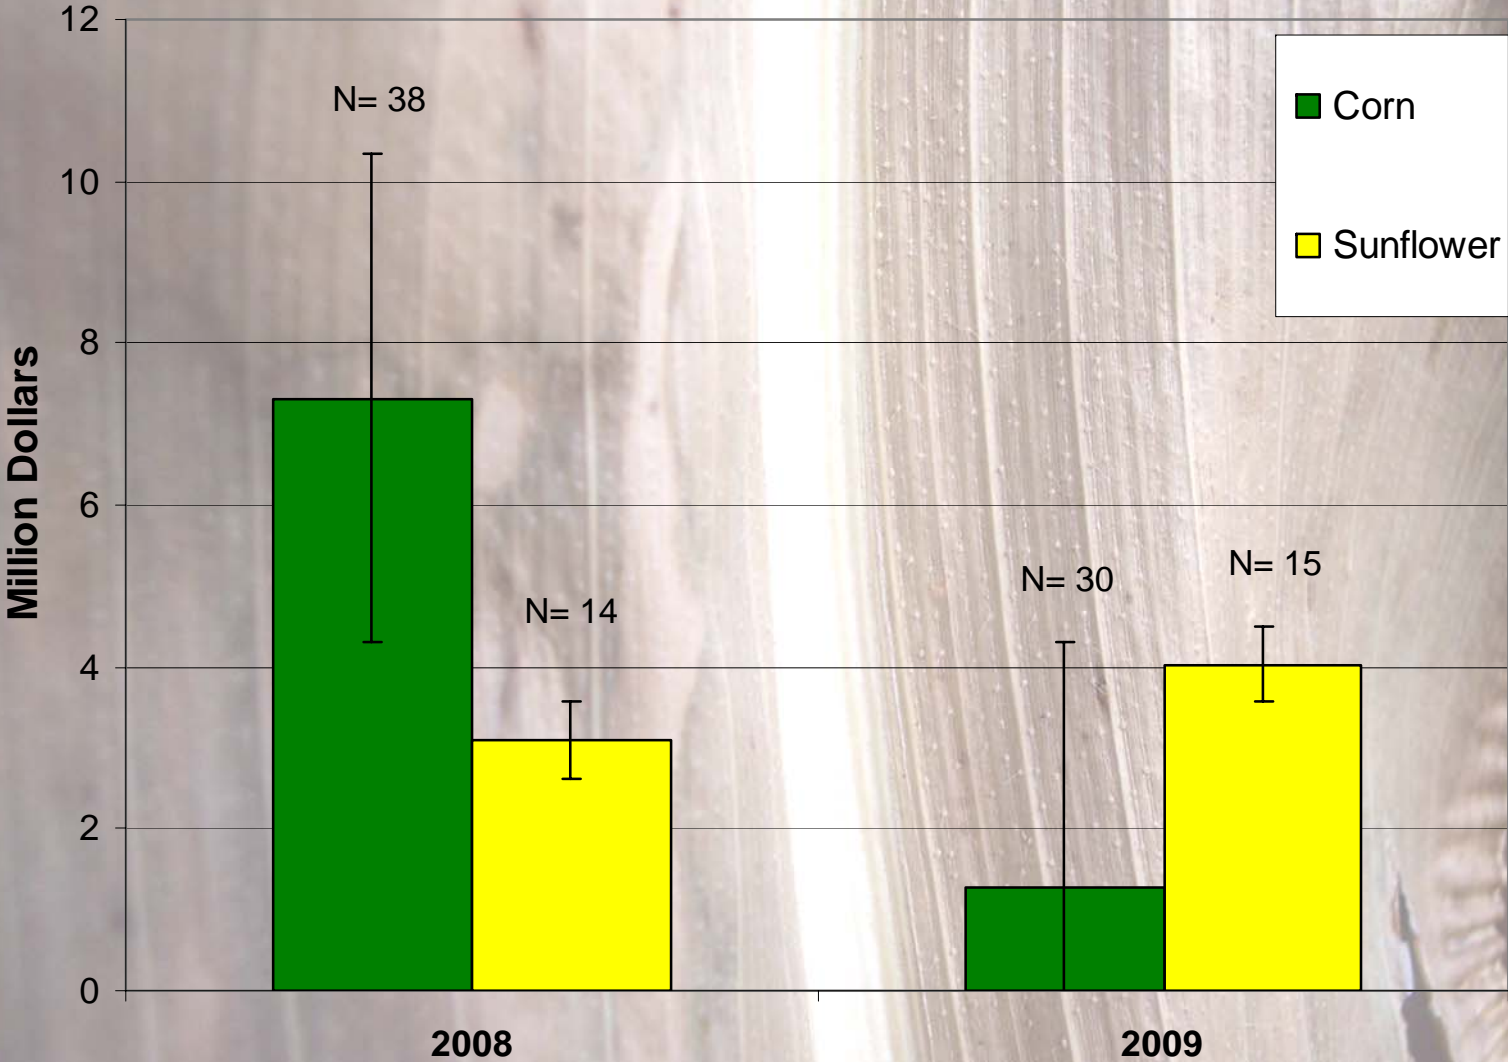

³ USDA, PPQ, Bismarck

Production

- North Dakota: Top Sunflower Producer
 - Supports a \$906 million economy.
- Corn acreage has increased.
- Damage contributed to a reduction in sunflower crop.

Blackbirds

Methods

- 2008, 2009
 - Surveyed for fields in center square mile
 - All corn or sunflower fields were surveyed for damage.
- 2010
 - If no fields were in the center, then one random field was chosen within 3 miles of the center.

Methods

Damage Measurements

2008 Sunflower and Corn Fields

Corn 2008 N= 38 Sunflower 2008 N= 14

2009 Sunflower and Corn Fields

Corn 2009 N= 30 Sunflower 2009 N= 15

2010 Sunflower and Corn Fields

Corn 2010 N = 65 Sunflower 2010 N = 23

2008, 2009, and 2010 Crop Damage

Cost of Damage Statewide

2008, 2009, and 2010 Corn Damage by Strata

2008, 2009, and 2010 Sunflower Damage by Strata

Future Plans: Landcover Analysis

Independent Variables

Wetland