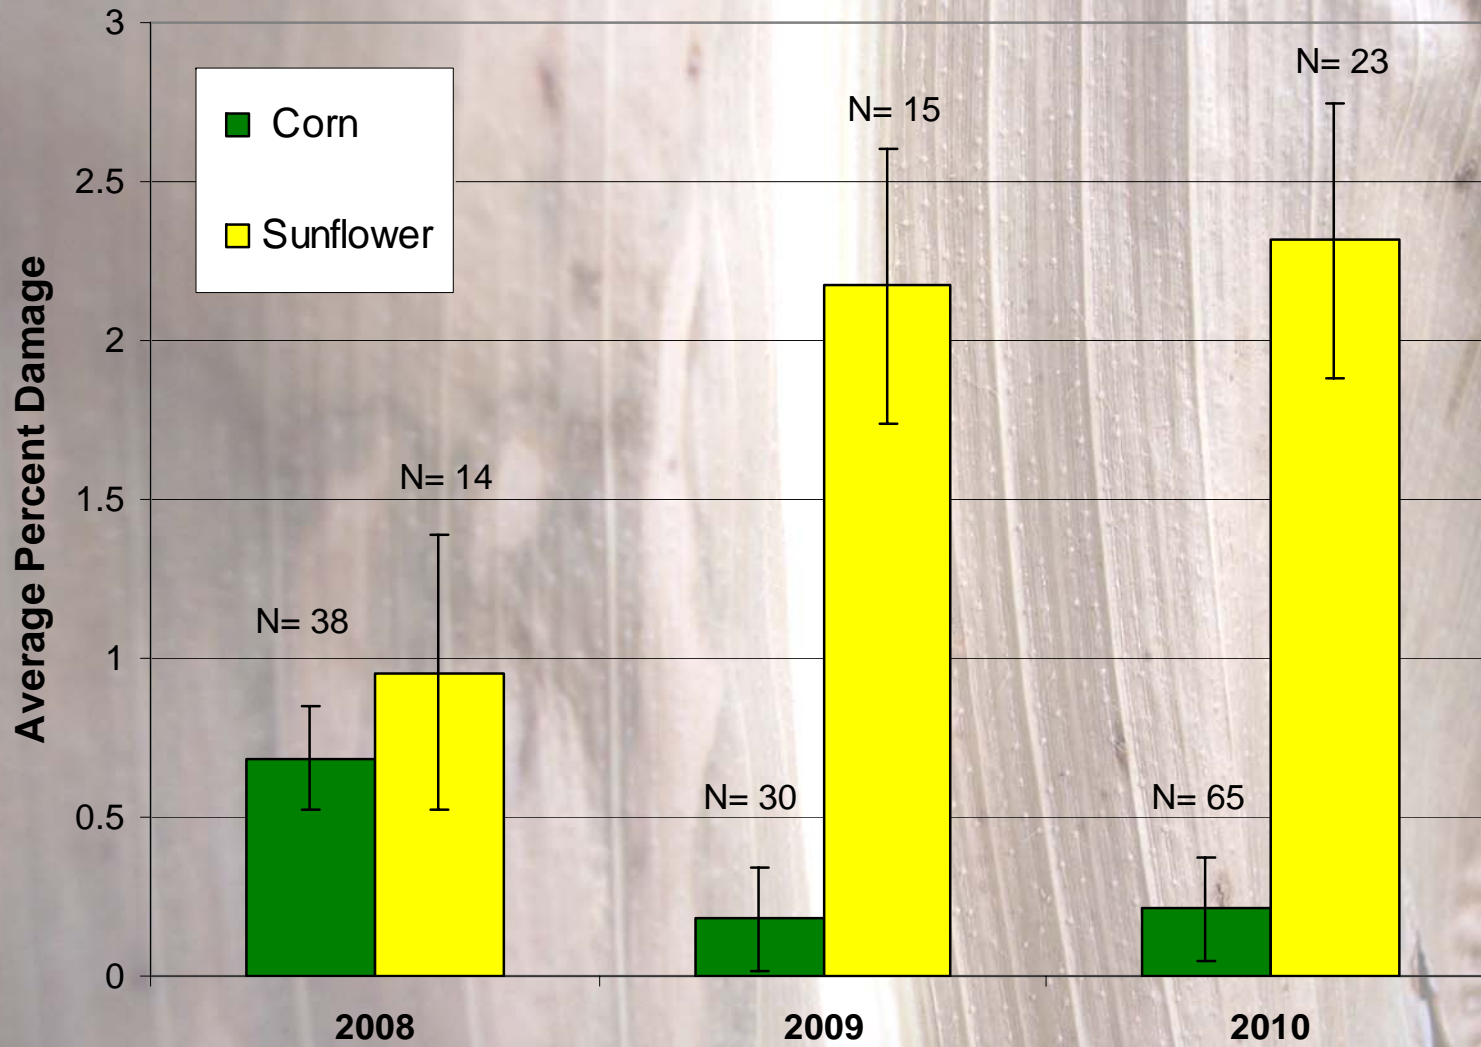

Methods

- 2008, 2009
 - Surveyed for fields in center square mile
 - All corn or sunflower fields were surveyed for damage.
- 2010
 - If no fields were in the center, then one random field was chosen within 3 miles of the center.

Methods

Damage Measurements

2008 Sunflower and Corn Fields

Corn 2008 N= 38 Sunflower 2008 N= 14

2009 Sunflower and Corn Fields

Corn 2009 N= 30 Sunflower 2009 N= 15

2010 Sunflower and Corn Fields

Corn 2010 N = 65 Sunflower 2010 N = 23

2008, 2009, and 2010 Crop Damage

Cost of Damage Statewide

2008, 2009, and 2010 Corn Damage by Strata

2008, 2009, and 2010 Sunflower Damage by Strata

Future Plans: Landcover Analysis

Independent Variables

Wetland