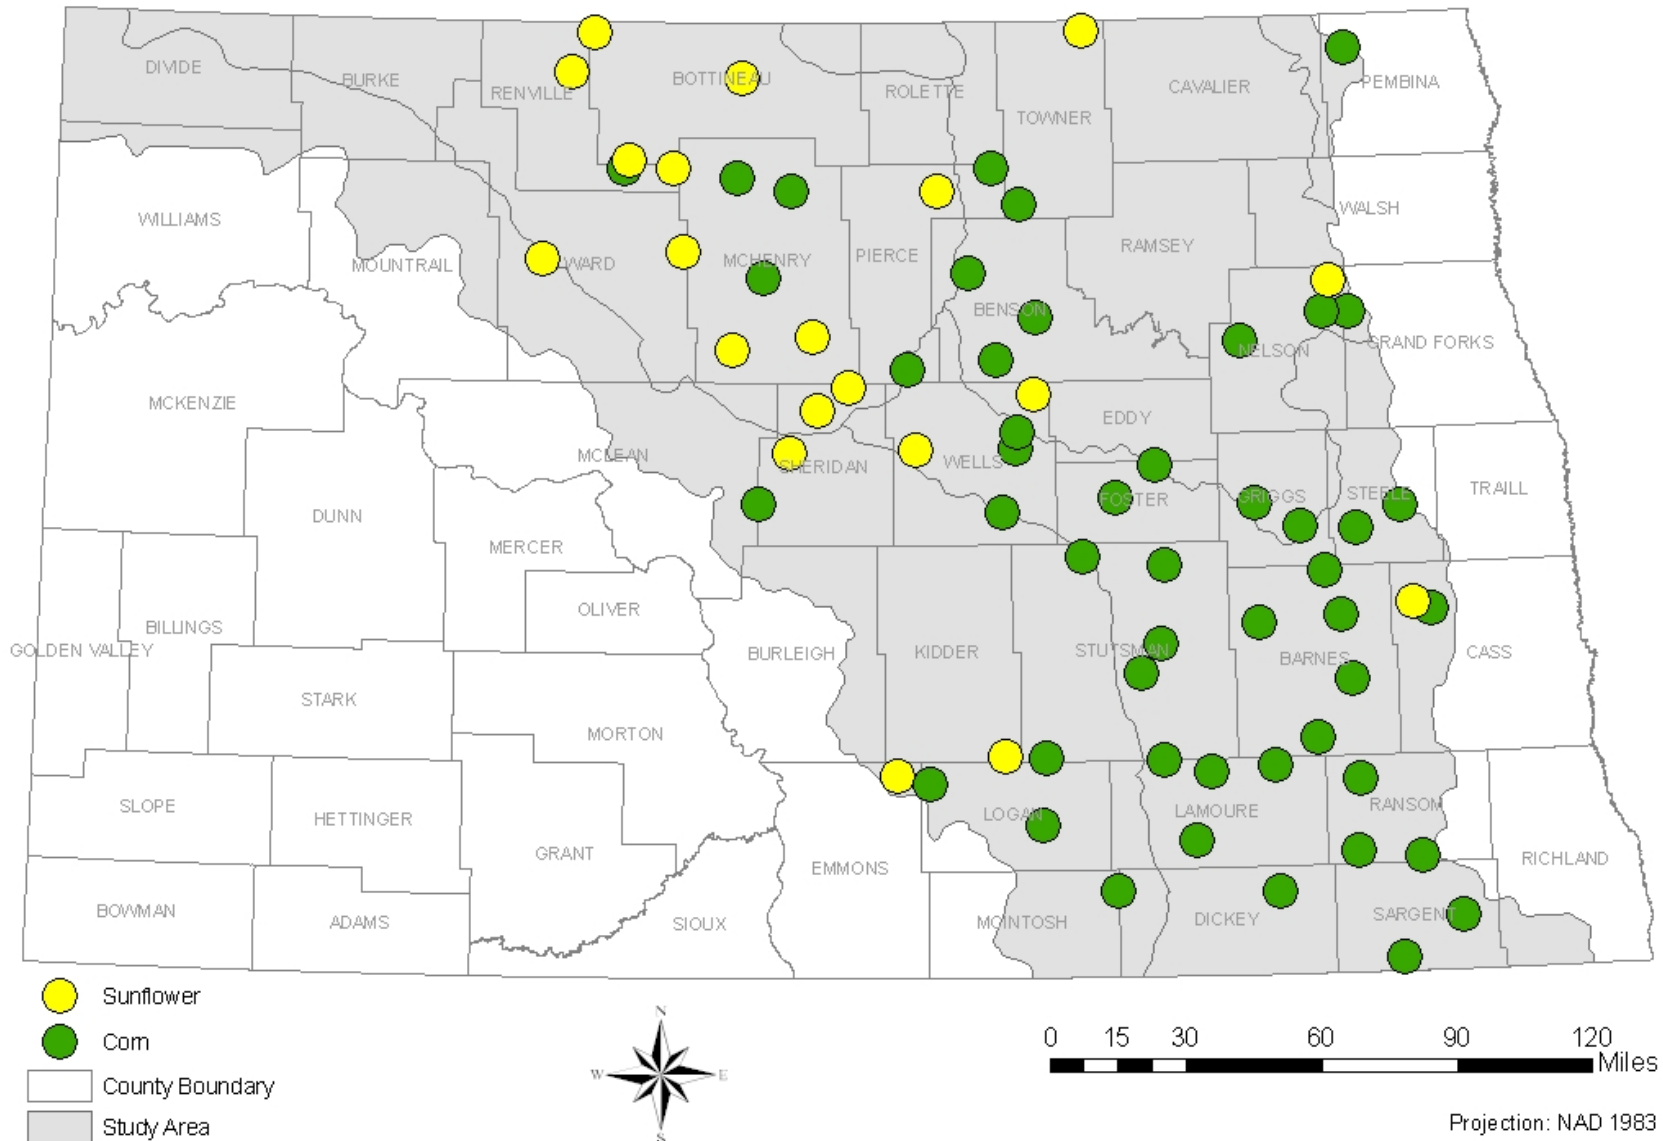

- Population
 - Red-winged Blackbird
 - Yellow-headed Blackbird
 - Common Grackle
 - Surpasses many other states
 - Prime habitat
 - Migration flyway
 - Food distribution

Increase

+

Increase

+

Constant

**Increase in
Blackbird
= Population
In North
Dakota**

Study Area

- Prairie Pothole Region (PPR)
 - 36,800 mi²
 - North Central Plains
 - Large number of wetlands
 - Migration flyway
 - Agriculture
 - Cattail

Ralston et al. 2004

Methods

- 120 Sites
 - 4 mi² each
- 3 years
 - 2008, 2009, 2010
- Sites surveyed in August for presence of fields
- Fields surveyed for damage in September

Methods

- 2008, 2009
 - Surveyed for fields in center square mile
 - All corn or sunflower fields were surveyed for damage.
- 2010
 - If no fields were in the center, then one random field was chosen within 3 miles of the center.

Methods

Damage Measurements

2008 Sunflower and Corn Fields

Corn 2008 N= 38 Sunflower 2008 N= 14

2009 Sunflower and Corn Fields

Corn 2009 N= 30 Sunflower 2009 N= 15

2010 Sunflower and Corn Fields

Corn 2010 N = 65 Sunflower 2010 N = 23