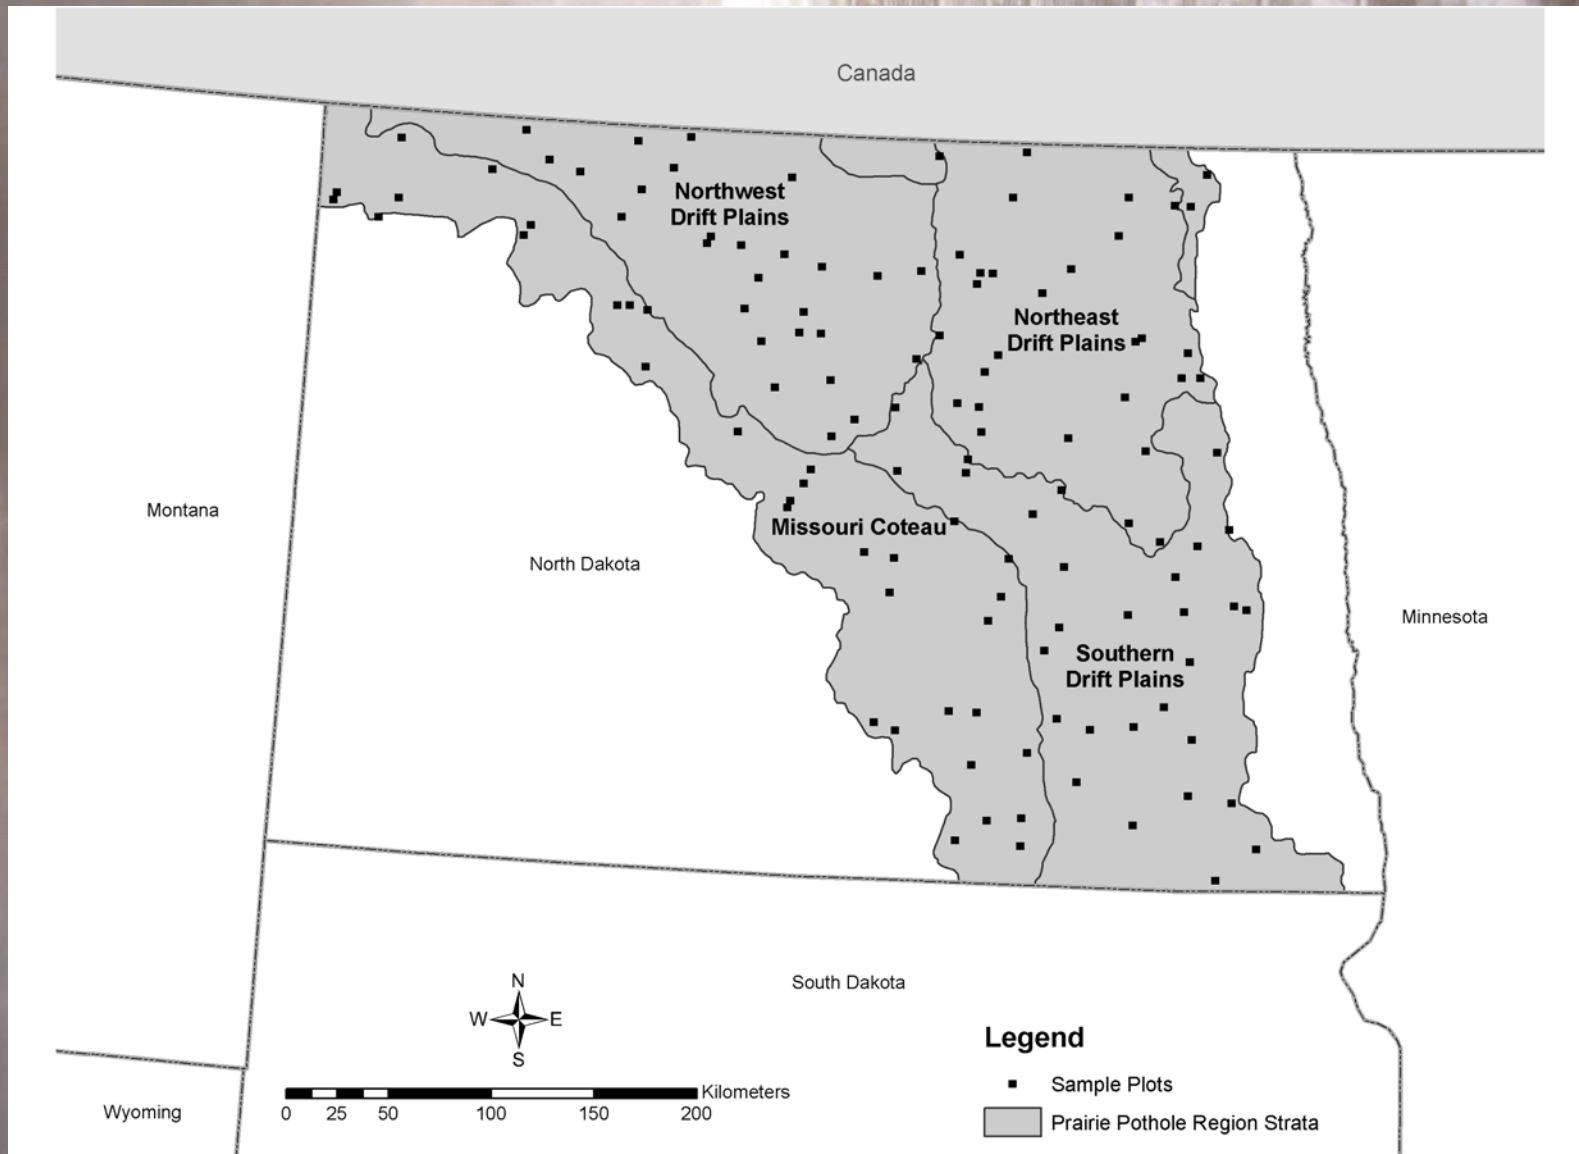

³ USDA, PPQ, Bismarck

Production

- North Dakota: Top Sunflower Producer
 - Supports a \$906 million economy.
- Corn acreage has increased.
- Damage contributed to a reduction in sunflower crop.

Blackbirds

- Population
 - Red-winged Blackbird
 - Yellow-headed Blackbird
 - Common Grackle
 - Surpasses many other states
 - Prime habitat
 - Migration flyway
 - Food distribution

Increase

+

Increase

+

Constant

**Increase in
Blackbird
= Population
In North
Dakota**

Study Area

- Prairie Pothole Region (PPR)
 - 36,800 mi²
 - North Central Plains
 - Large number of wetlands
 - Migration flyway
 - Agriculture
 - Cattail

Ralston et al. 2004

Methods

- 120 Sites
 - 4 mi² each
- 3 years
 - 2008, 2009, 2010
- Sites surveyed in August for presence of fields
- Fields surveyed for damage in September

Methods

- 2008, 2009
 - Surveyed for fields in center square mile
 - All corn or sunflower fields were surveyed for damage.
- 2010
 - If no fields were in the center, then one random field was chosen within 3 miles of the center.