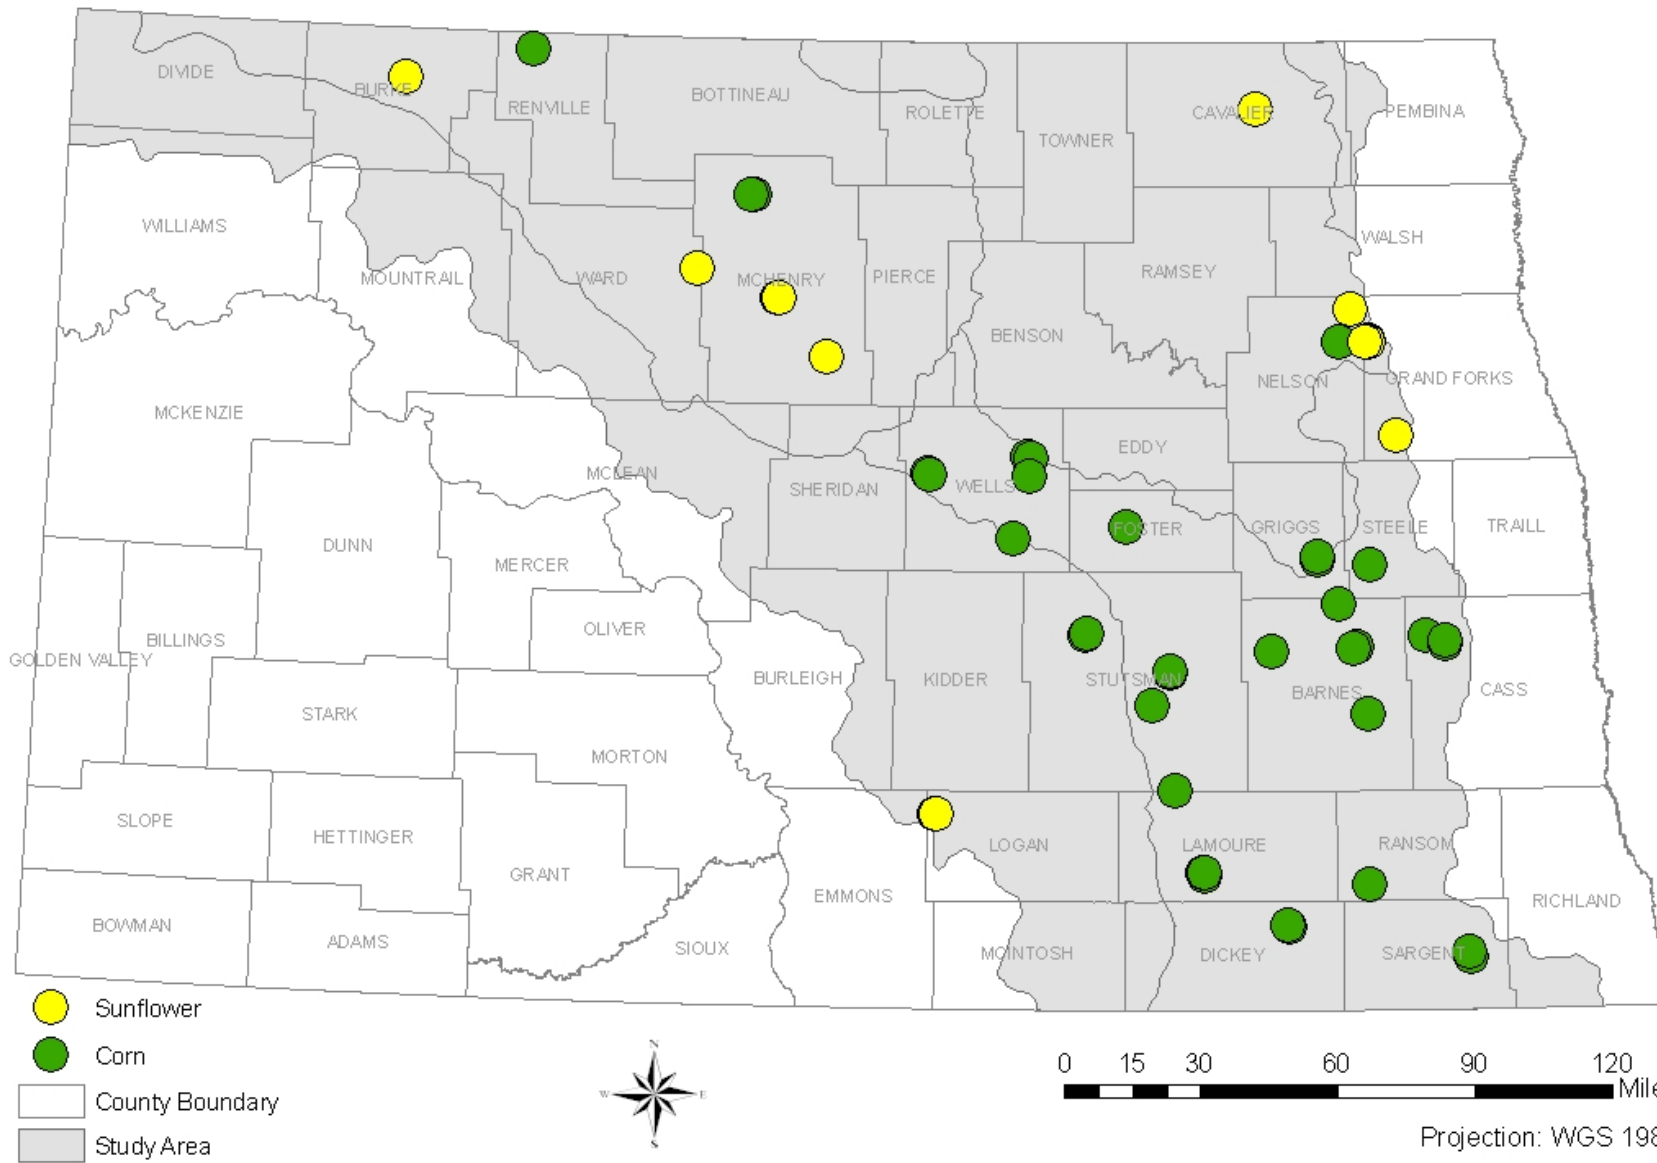

2008 Sunflower and Corn Fields

Corn 2008 N= 38 Sunflower 2008 N= 14