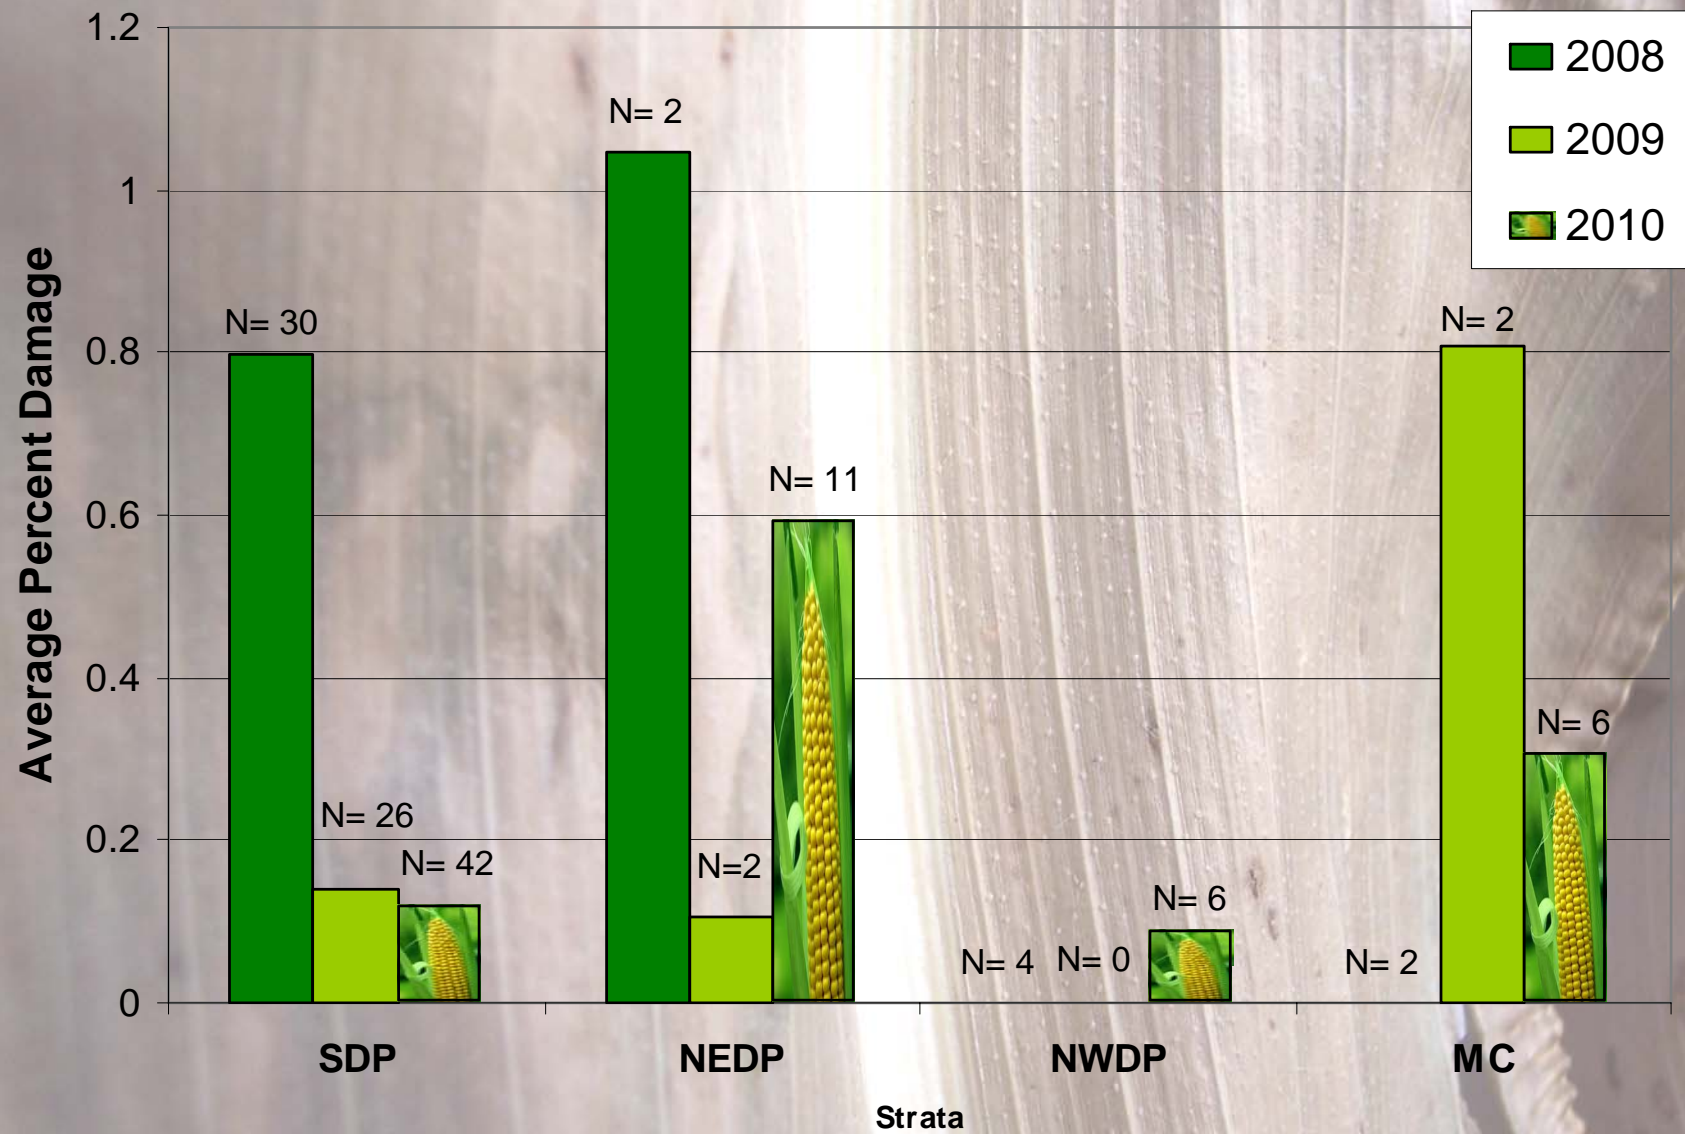

2008, 2009, and 2010 Corn Damage by Strata