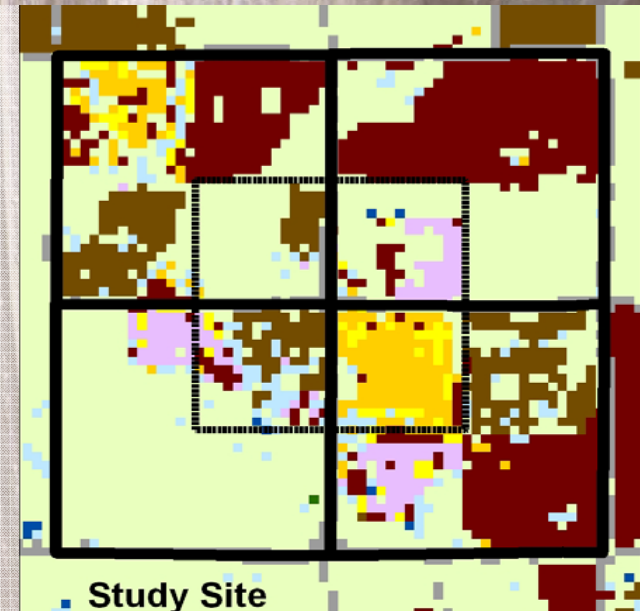

- Population
 - Red-winged Blackbird
 - Yellow-headed Blackbird
 - Common Grackle
 - Surpasses many other states
 - Prime habitat
 - Migration flyway
 - Food distribution

Increase

+

Increase

+

Constant

**Increase in
Blackbird
= Population
In North
Dakota**

Study Area

- Prairie Pothole Region (PPR)
 - 36,800 mi²
 - North Central Plains
 - Large number of wetlands
 - Migration flyway
 - Agriculture
 - Cattail

Ralston et al. 2004

Methods

- 120 Sites
 - 4 mi² each
- 3 years
 - 2008, 2009, 2010
- Sites surveyed in August for presence of fields
- Fields surveyed for damage in September

Methods

- 2008, 2009
 - Surveyed for fields in center square mile
 - All corn or sunflower fields were surveyed for damage.
- 2010
 - If no fields were in the center, then one random field was chosen within 3 miles of the center.