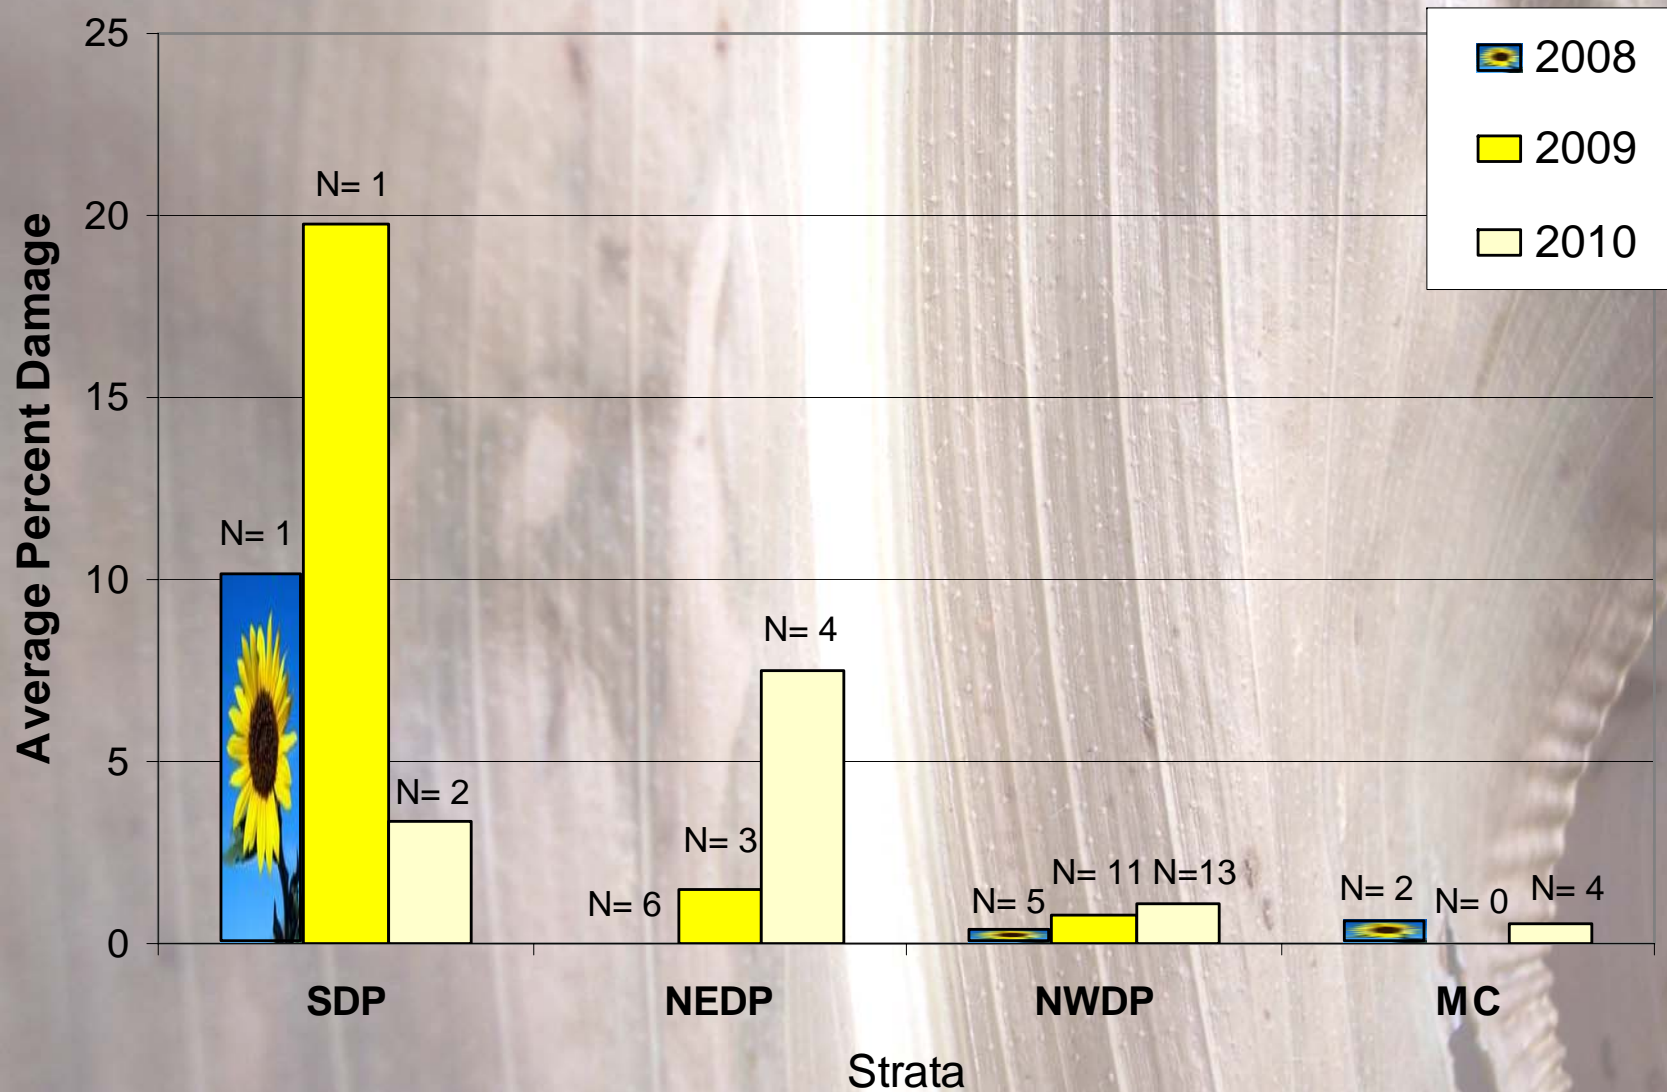

³ USDA, PPQ, Bismarck

Production

- North Dakota: Top Sunflower Producer
 - Supports a \$906 million economy.
- Corn acreage has increased.
- Damage contributed to a reduction in sunflower crop.

Blackbirds

Methods

Damage Measurements

2008 Sunflower and Corn Fields

Corn 2008 N= 38 Sunflower 2008 N= 14

2009 Sunflower and Corn Fields

Corn 2009 N= 30 Sunflower 2009 N= 15

2010 Sunflower and Corn Fields

Corn 2010 N = 65 Sunflower 2010 N = 23

2008, 2009, and 2010 Crop Damage

Cost of Damage Statewide

2008, 2009, and 2010 Corn Damage by Strata

2008, 2009, and 2010 Sunflower Damage by Strata

Future Plans: Landcover Analysis

Independent Variables

Wetland

Developed

Pasture

Corn

Beans

Sunflower

Wooded

Small Grains

Open Water