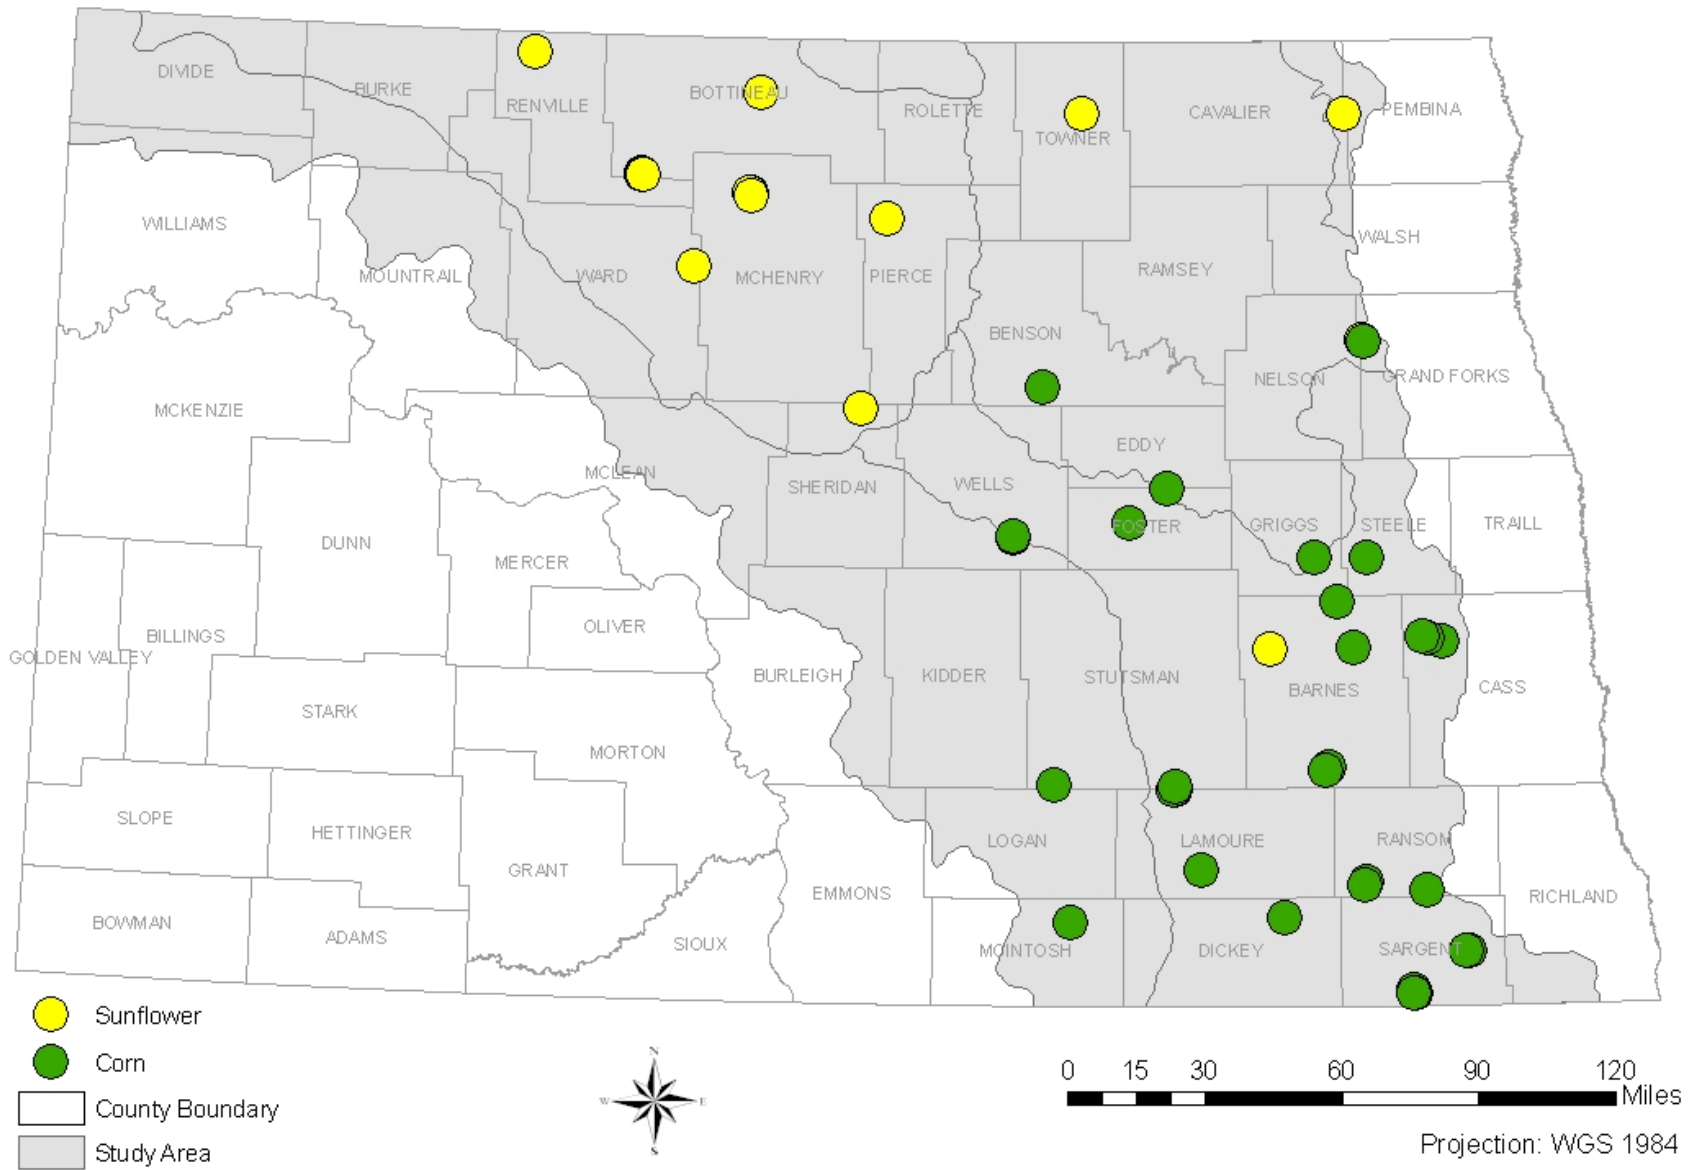

- Population
 - Red-winged Blackbird
 - Yellow-headed Blackbird
 - Common Grackle
 - Surpasses many other states
 - Prime habitat
 - Migration flyway
 - Food distribution

Increase

+

Increase

+

Constant

**Increase in
Blackbird
= Population
In North
Dakota**

Study Area

- Prairie Pothole Region (PPR)
 - 36,800 mi²
 - North Central Plains
 - Large number of wetlands
 - Migration flyway
 - Agriculture
 - Cattail

Ralston et al. 2004

Methods

- 120 Sites
 - 4 mi² each
- 3 years
 - 2008, 2009, 2010
- Sites surveyed in August for presence of fields
- Fields surveyed for damage in September

Methods

- 2008, 2009
 - Surveyed for fields in center square mile
 - All corn or sunflower fields were surveyed for damage.
- 2010
 - If no fields were in the center, then one random field was chosen within 3 miles of the center.

Methods

Damage Measurements

2008 Sunflower and Corn Fields

Corn 2008 N= 38 Sunflower 2008 N= 14

2009 Sunflower and Corn Fields

Corn 2009 N= 30 Sunflower 2009 N= 15

2010 Sunflower and Corn Fields

Corn 2010 N = 65 Sunflower 2010 N = 23